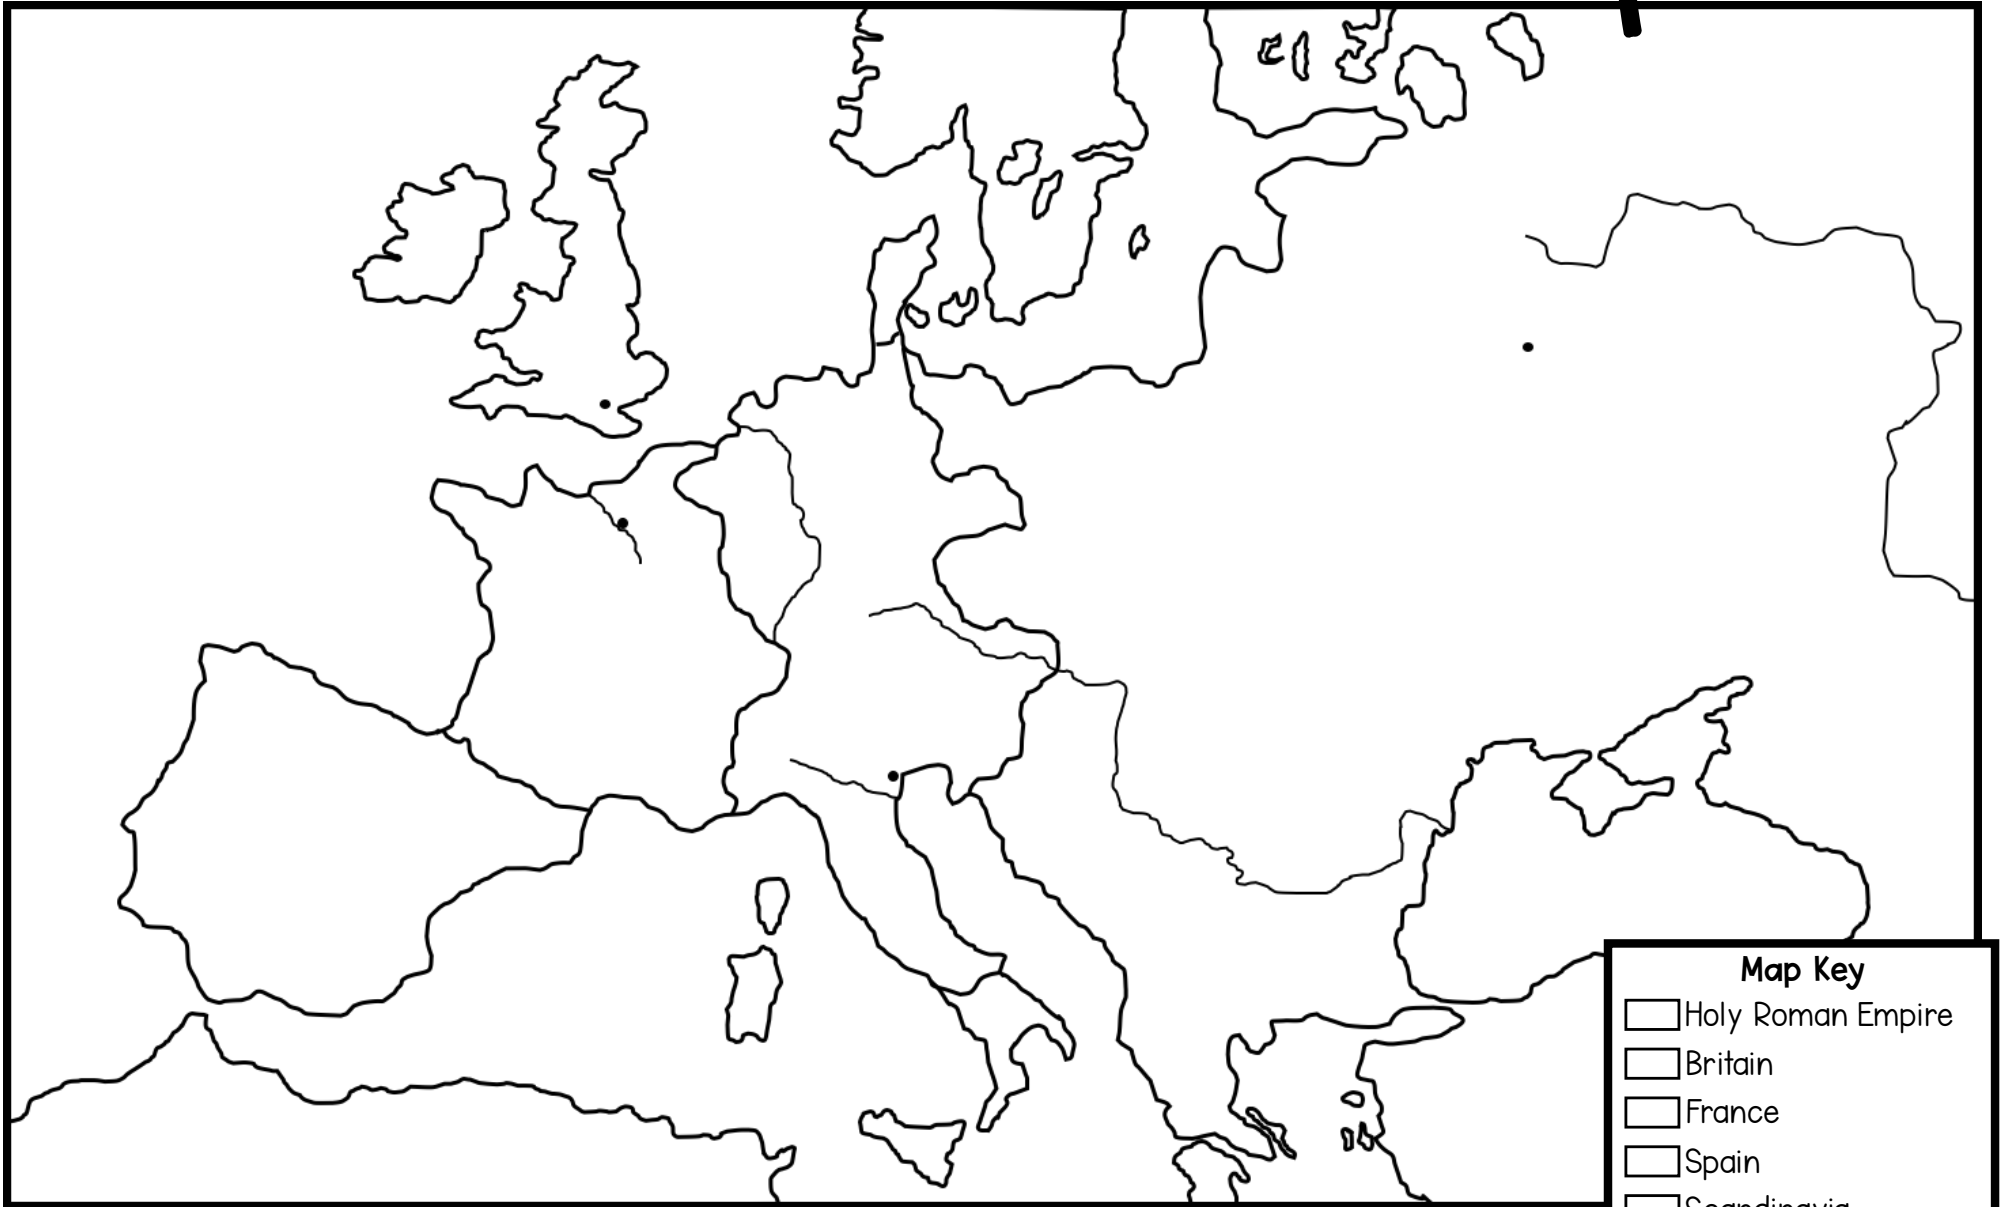

Medieval Europe

Map Directions

Follow the directions below to complete your map.

Bodies of Water

1. Label the following rivers and trace blue: Po River, Seine River, Rhine River, Danube River, Volga River
2. Label the following seas and shade blue: Mediterranean Sea, Black Sea, North Sea, Baltic Sea
3. Label the Atlantic Ocean and shade blue

Mountains

4. Draw the Carpathian Mountains with brown triangles, label
5. Draw the Pyrenees Mountains with brown triangles, label

Kingdoms/Empires

6. Shade the Holy Roman Empire red
7. Shade Britain orange
8. Shade France yellow
9. Shade Spain purple
10. Shade Scandinavia green
11. Complete the map key in the bottom right corner of your map

Cities

12. Label the following cities: Venice, Moscow, London, and Paris

*Shade the top of Africa and the rest of Europe grey

Name _____

Date _____

Medieval Europe

Map Key

- Holy Roman Empire
- Britain
- France
- Spain
- Scandinavia